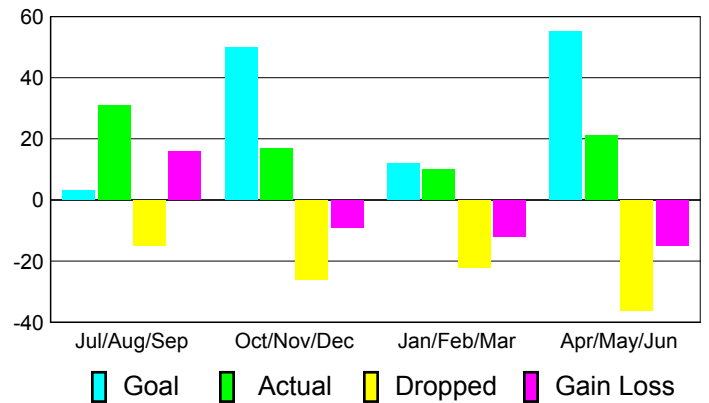

Membership Results 2010-2011

Goal, New, Dropped, Gain/Loss

Comparison of Membership Gain/Loss

Current Year Compared to the Previous Year