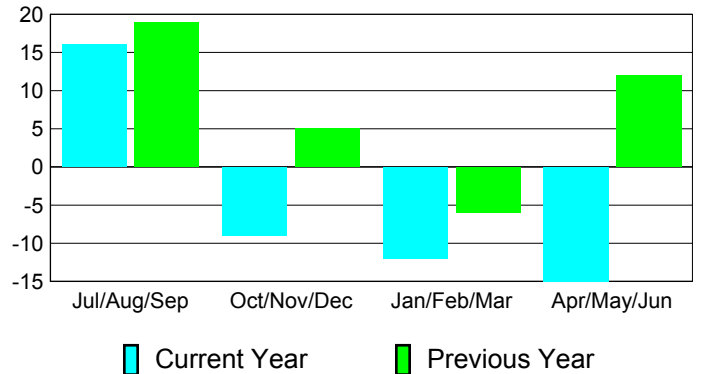

**Membership Results
2010-2011**

**Membership
2009-2010**

Month	Net Memb Goal	Actual New Memb	Actual Dropped Memb	Gain/Loss of Memb	Gain/Loss of Memb
Jul/Aug/Sep	3	31	-15	16	19
Oct/Nov/Dec	50	17	-26	-9	5
Jan/Feb/Mar	12	10	-22	-12	-6
Apr/May/June	55	21	-36	-15	12
Totals	120	79	-99	-20	30

Membership Results 2010-2011

Goal, New, Dropped, Gain/Loss

Comparison of Membership Gain/Loss

Current Year Compared to the Previous Year

Gender Comparison 2010-2011

Jul/Aug/Sep

Oct/Nov/Dec

Jan/Feb/Mar

Apr/May/June

Male

Female